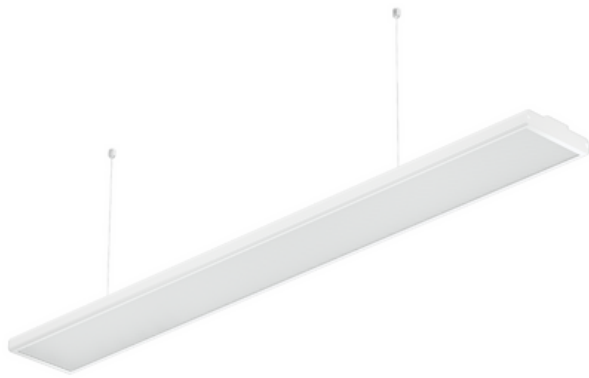

Suspended LED Panel 80W

I|B TECHNOLOGY

CL001RW0010

Product specifications:

Product wattage:	80W
Product Lumen:	7200
Efficiency:	90lm/W
CCT:	4000K
Body colour:	White
CRI:	80Ra
Lifetime (Hours):	55000
Beam angle:	85°
UGR:	<19
Product voltage:	AC200-240V
Hertz:	50/60
Dimmable:	no
Power factor:	0,9
IP Rating:	IP40
Warranty:	5 years
Product dimensions:	1500x150x34mm
Product weight:	3,4kg
Carton size:	1810*330*200mm
Quantity per carton:	5pcs

Additional information:

- Constructed from aluminium alloy & polycarbonate
- Suspension kit is included in the set
- Optional DALI compatibility
- Optional 1-10V compatibility
- Optional CCT switchable feature
- Also available in black